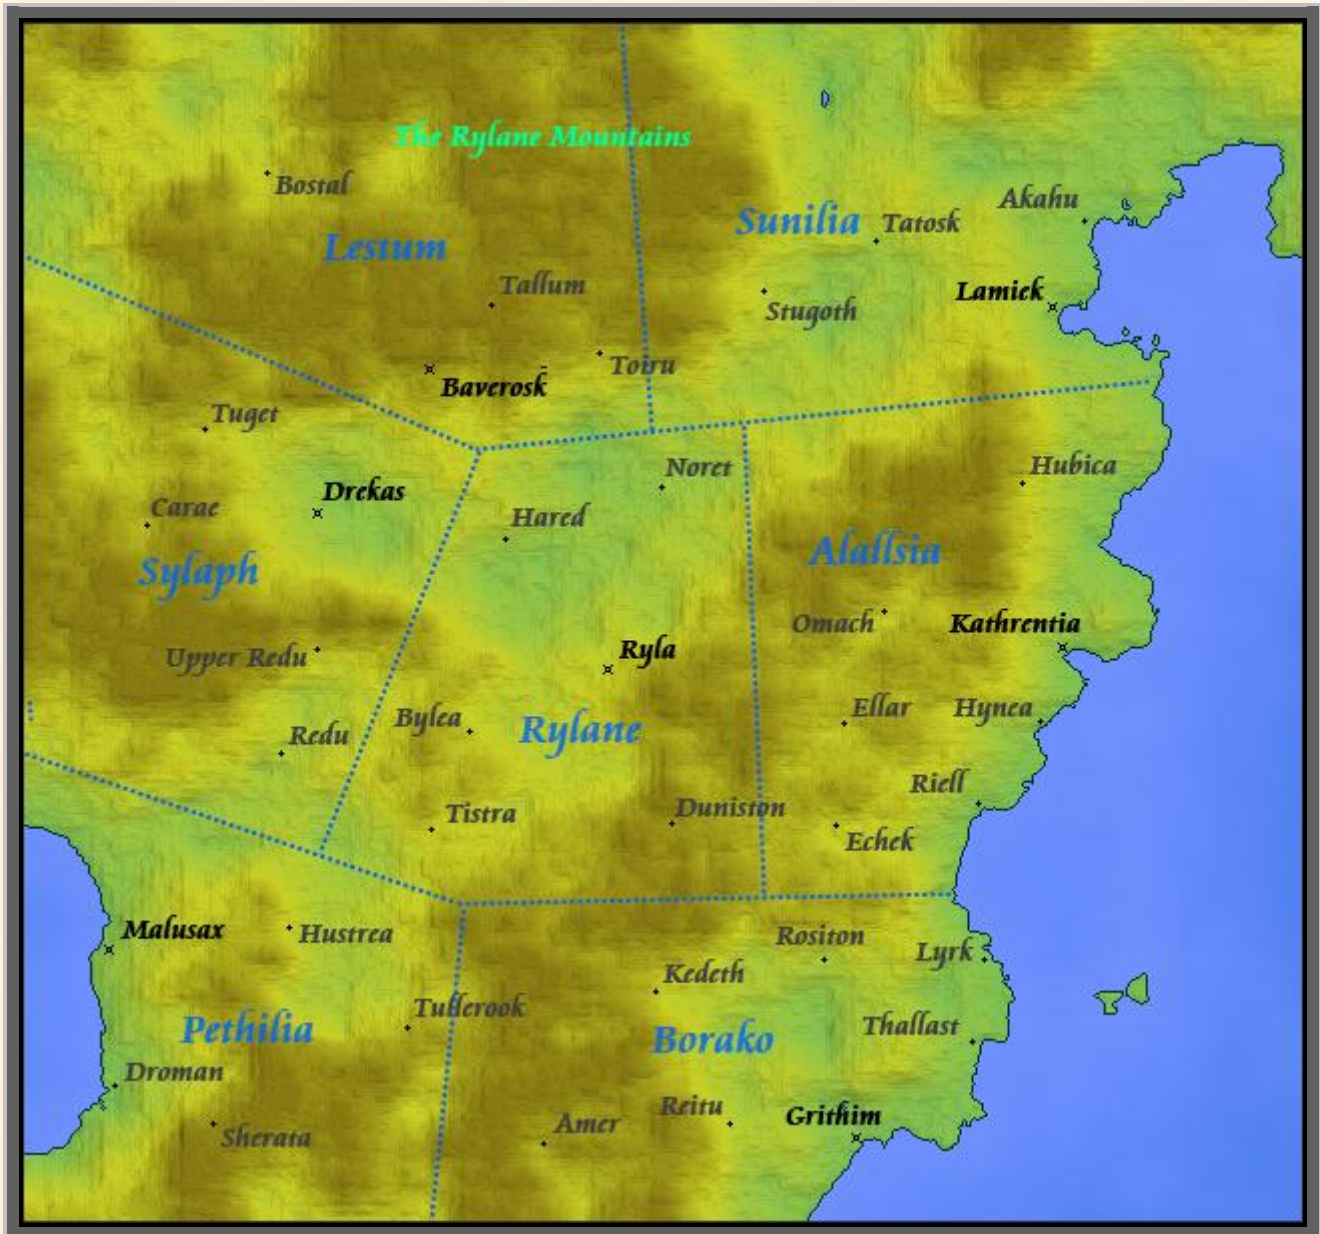

... CURSED ...

Map of the Kingdom of Rylane

Some of the characters you may meet or hear about in the game "Cursed":

King Rithusar of Rylane

Queen Felna, wife of King Rithusar

Princess Tevona, daughter of King Rithusar

Prince Alsanter, son of King Rithusar

Torrin, son of Bradda

Rixomas, wizard to the court of Rylane

King Horalas of Gord

Lord Reken of Sunifia

Lord Vonisor of Borako

Lady Harridan of Pethilia

Lord Gaxin of Sylaph